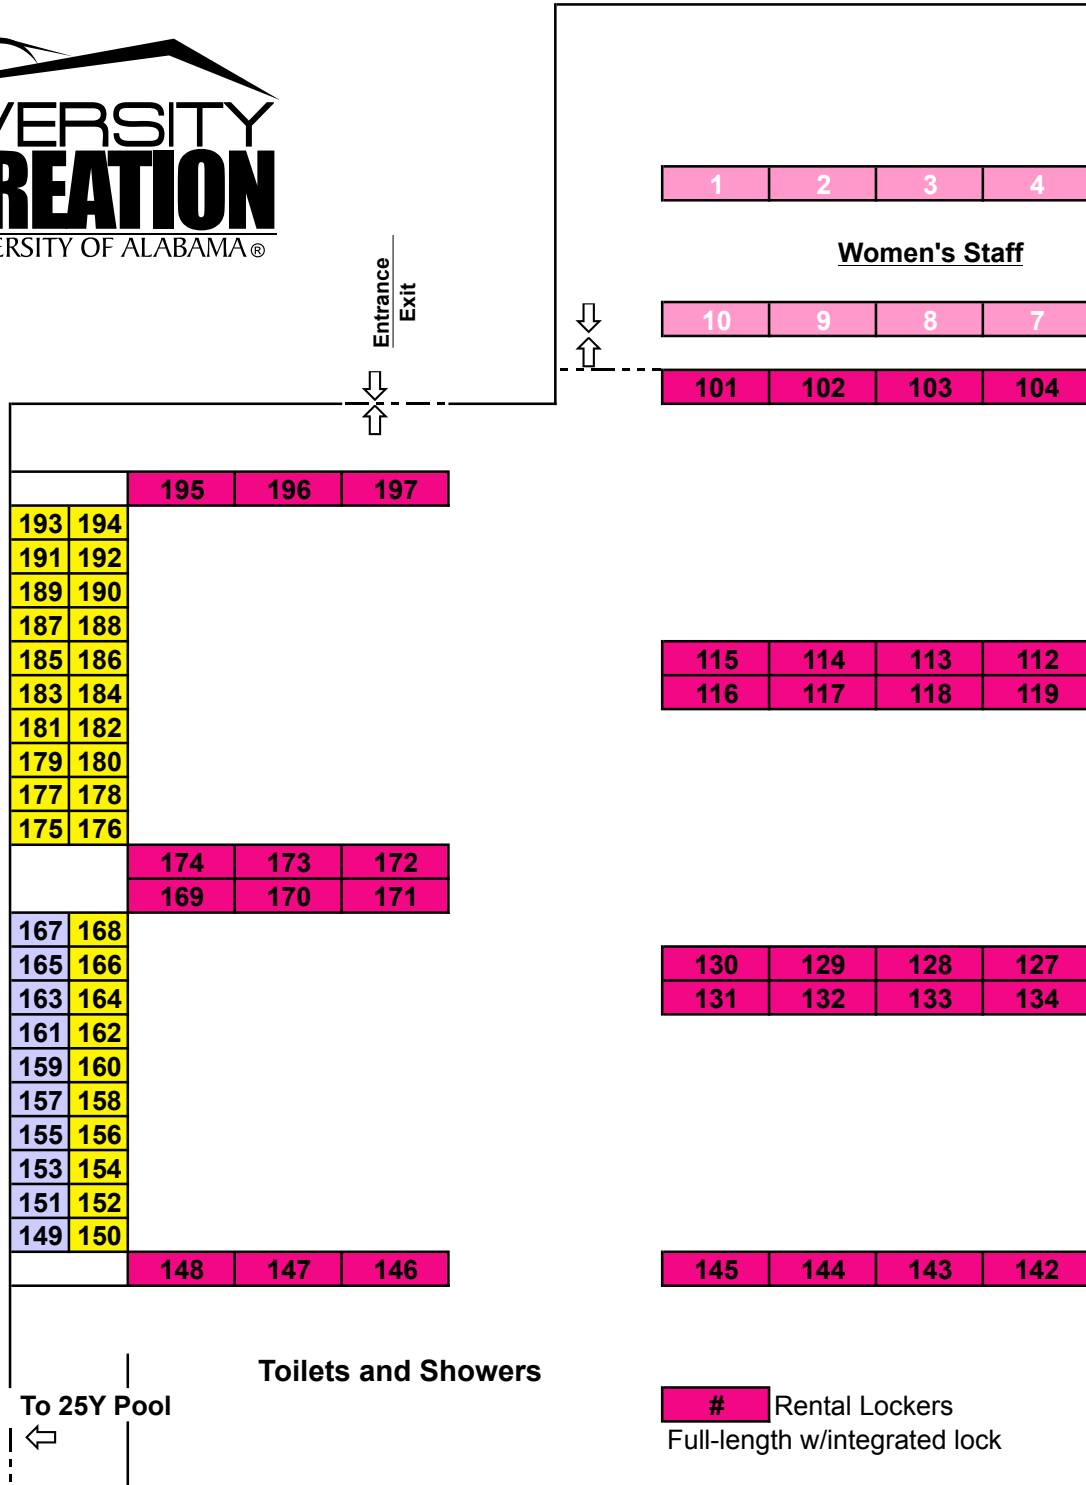

Women's Locker Room

Toilets and Showers

To 25Y Pool

Rental Lockers
Full-length w/integrated lock

Rental Lockers
Half-length w/personal padlock

Staff Lockers
Full-length w/integrated lock

Daily Use Lockers
Half-length w/personal padlock

Womens Lock Room